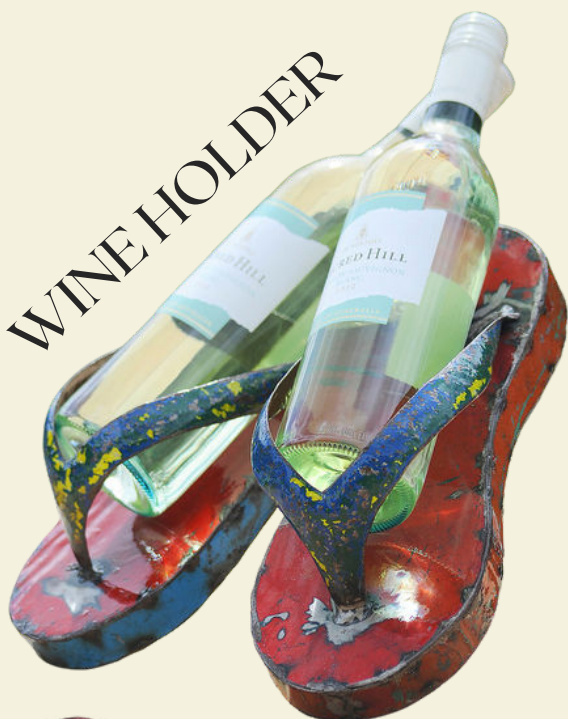

HAND CREAM

BATH SALTS

FOR THE MOM:

Who loves wine night

WINE HOLDER

© Roleen Seric

TEA TOWEL

DRINK COOLER