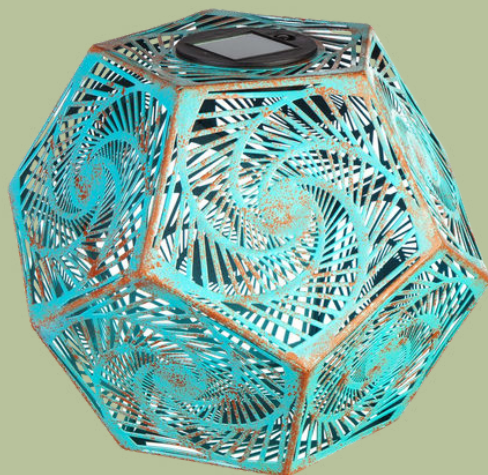

Who is a pet lover

PAWPRINT MAT TRAY

SWITCH MAT

YARD FLAG

DOG STATUE

FOR THE MOM:

Who loves her garden

HANGING PLANTER