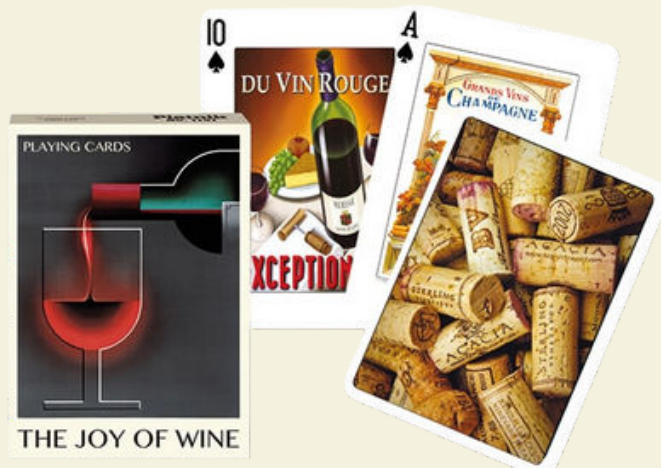

MIXED DRINK KIT

GAMES

DIP MIXES

FOR THE MOM:

Who needs some R&R

PAJAMAS

FACE MASK

EYE MASK

HAND CREAM

BATH SALTS

FOR THE MOM:

Who loves wine night

WINE HOLDER

© Roleen Seric

TEA TOWEL

DRINK COOLER